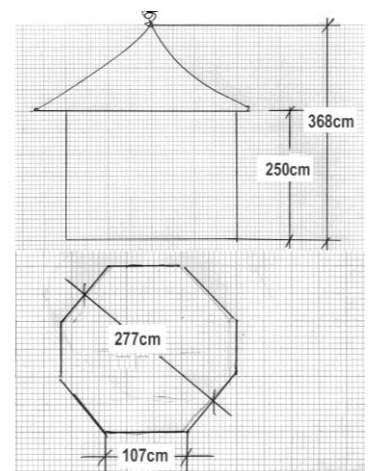

### DIMENSIONS (cm):

Overall Height 368cm, Height of Octagonal Structure 250cm  
Overall Width Column to Column 277cm, each side 107cm

**Our stock code:** GFS021-AD  
**Price:** £7,800.00 + VAT

E. & O. E.