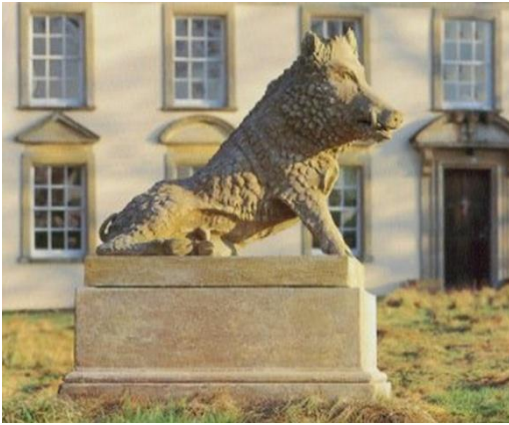

Wild Boar on Plinth

Fabulous composition aged bath stone piece depicting a wild boar, in recumbent pose, with great depth of relief. Seated on a rectangular plinth.

DIMENSIONS (cm):

Boar: Height 140cm, Width 109cm, Length 133cm

Plinth: Height 65cm, Width 121cm, Length 144cm

Our stock code: GAN028-AD

Price: £5,875.00 + VAT

E. & O. E.

wood flooring / bathrooms & radiators / reclaimed building materials / original fireplaces & interior features / garden ornaments / architectural features